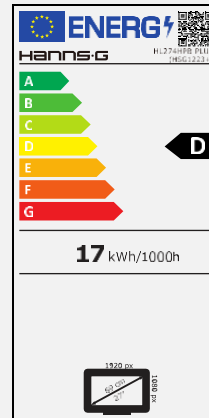

Display Size	68,6 cm / 27" Diagonal
Panel Type	TFT – LED Backlight
Aspect Ratio	16:9
Resolution (H x V)	1920 x 1080 Full HD
Brightness	300cd/m²
Contrast (Typ.)	1.000:1 (Typical)
Contrast (Active)	10.000.000:1 (Active)
Viewing Angle L/R; U/D	170° H / 160° V (CR > 10) – 176° / 170° (CR > 5)
Response Time	2 msec (w/OD)
Pixel Pitch	0,311 (H) x 0,311 (V) mm
Panel Surface	Anti-Glare; 3H Hardness Coating
Display Colors	16.7M Colors
Horizontal Frequency	31 ~ 83 kHz
Vertical Frequency	56 ~ 75 Hz
Max Display Frequency	1920 x 1080 @ 60Hz
Input 1	D-Sub (VGA)
Input 2	DVI-D
Input 3	HDMI (Ver. 1.4)
Speakers	Yes, 2W x 2; Earphone Audio Out
Power Consumption	On: 17,4W; Stand-by: 0,3W; Off: 0,26W (Energy Consumption related to EPA Energy Star Version 7.1)
AC Power Range	AC 100 ~ 240 Volt; 50 ~ 65 Hz
Product Dimensions	639,9 x 208 x 455,5mm (W x D x H)
Packing Dimensions	712 x 120 x 453 mm (W x D x H)
Net / Gross Weight	5,2 Kgs / 6,5 Kgs (±0,3KG)
Bezel & Color Plan	Black, front bezel - Texture ,Rear cover-Texture , Arm & base : Black Texture

VESA Mounting	100 x 100 mm
Monitor Stand	Regular Stand
Tilt / Kensington Lock	-5°~20° / Yes
Pivot / Swivel	No / No
Controls	Power, Input / Enter, Bri (+), Vol (-), Menu
Color	Warm, Nature, Cool, User Mode
Preset Mode	PC, Movie, Game, Eco Modes
On Screen Display	12 OSD Languages
Flicker Free	Yes
Accessory	Power Cable (1,5m); HDMI Cable (1,5m); Warranty Card; Quick Start Guide

Supplier's Name	HANNspree
Model Name	HL274HPB
Energy efficiency class for standard Dynamic Range (SDR)	D
Annual Energy Power Consumption (kWh/1000h)	17 kWh/1000h
On mode power demand for Standard Dynamic Range (SDR)	17 W
Off mode power demand (W)	0,3 W
Standby mode power demand (W)	0,3 W
Screen Diagonal (cm / inches)	68,6cm / 27"
Resolution	1920 x 1080

PART. NO.:
HL 274 HPB (ROX)