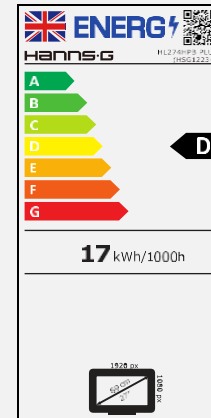

Display Size	68,6 cm / 27" Diagonal
Panel Type	TFT – LED Backlight
Aspect Ratio	16:9
Resolution (H x V)	1920 x 1080 Full HD
Brightness	300cd/m²
Contrast (Typ.)	1.000:1 (Typical)
Contrast (Active)	10.000.000:1 (Active)
Viewing Angle L/R; U/D	170° H / 160° V (CR > 10) – 176° / 170° (CR > 5)
Response Time	2 msec (w/OD)
Pixel Pitch	0,311 (H) x 0,311 (V) mm
Panel Surface	Anti-Glare; 3H Hardness Coating
Display Colors	16.7M Colors
Horizontal Frequency	31 ~ 83 kHz
Vertical Frequency	56 ~ 75 Hz
Max Display Frequency	1920 x 1080 @ 60Hz
Input 1	D-Sub (VGA)
Input 2	DVI-D
Input 3	HDMI (Ver. 1.4)
Speakers	Yes, 2W x 2; Earphone Audio Out
Power Consumption	On: 17,4W; Stand-by: 0,3W; Off: 0,26W (Energy Consumption related to EPA Energy Star Version 7.1)
AC Power Range	AC 100 ~ 240 Volt; 50 ~ 65 Hz
Product Dimensions	639,9 x 208 x 455,5mm (W x D x H)
Packing Dimensions	712 x 120 x 453 mm (W x D x H)
Net / Gross Weight	5,2 Kgs / 6,5 Kgs (±0,3KG)
Bezel & Color Plan	Black, front bezel - Texture ,Rear cover-Texture , Arm & base : Black Texture

VESA Mounting	100 x 100 mm
Monitor Stand	Regular Stand
Tilt / Kensington Lock	-5°~20° / Yes
Pivot / Swivel	No / No
Controls	Power, Input / Enter, Bri (+), Vol (-), Menu
Color	Warm, Nature, Cool, User Mode
Preset Mode	PC, Movie, Game, Eco Modes
On Screen Display	12 OSD Languages
Flicker Free	Yes
Accessory	Power Cable (1,5m); HDMI Cable (1,5m); Warranty Card; Quick Start Guide

Supplier's Name	HANNspree
Model Name	HL274HPB
Energy efficiency class for standard Dynamic Range (SDR)	D
Annual Energy Power Consumption (kWh/1000h)	17 kWh/1000h
On mode power demand for Standard Dynamic Range (SDR)	17 W
Off mode power demand (W)	0,3 W
Standby mode power demand (W)	0,3 W
Screen Diagonal (cm / inches)	68,6cm / 27"
Resolution	1920 x 1080

PART. NO.:
HL 274 HPB (ROX)